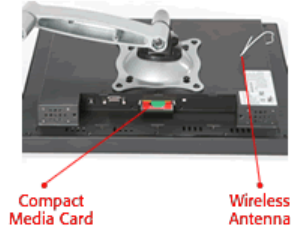

Video VRA

INNOVATIVE! Two 15" Color Monitors that display colorful full motion action cartoon images for pediatric hearing testing. The Ultimate child attention-getting and keeping VRA that remains dark until the wireless remote control is used to activate the display to reinforce good listening habits. Each system comes complete with Flush Mount or Dual Arm wall mounting brackets and wireless two button hand-held remote control. Optional Wireless Centering box will include a 4 button remote control to control all displays. **NO WIRES!**

**2 Button or 4 Button (for optional centering box)
Remote Control**

KEY FEATURES

- ° WIRELESS HANDHELD REMOTE CONTROL
- ° INSTANT ON BRIGHT 15" LCD DISPLAY
- ° DURABLE METAL HOUSING
- ° CONTINUOUS ANIMATED COLORFUL CARTOON IMAGES - NO NEED TO REWIND
- ° OPTIONAL TABLETOP OR WALL MOUNT STAND
- ° EASY SPACE SAVING INSTALLATION

SYSTEM INCLUDES

- ° TWO 15" COLOR LCD MONITORS
- ° WIRELESS HAND-HELD REMOTE CONTROL
- ° TWO AC POWER SUPPLIES (4.5 X 1.5 X 2.5) WITH 6 FT CORD
- ° WALL MOUNTING BRACKETS

SPECIFICATIONS

SIZE: 14.3" w x 11.8" h x 2.4" d
WEIGHT: 14.3 lbs. All metal housing.
SCREEN SIZE: 15" Color LCD
CONTRAST RATIO: 500:1
WIRELESS: Operates on 315 MHz frequencies, FCC approved, 50 ft. range.
IMAGES: 24 Animated 20-50 second cartoon clips (optional software modules available)