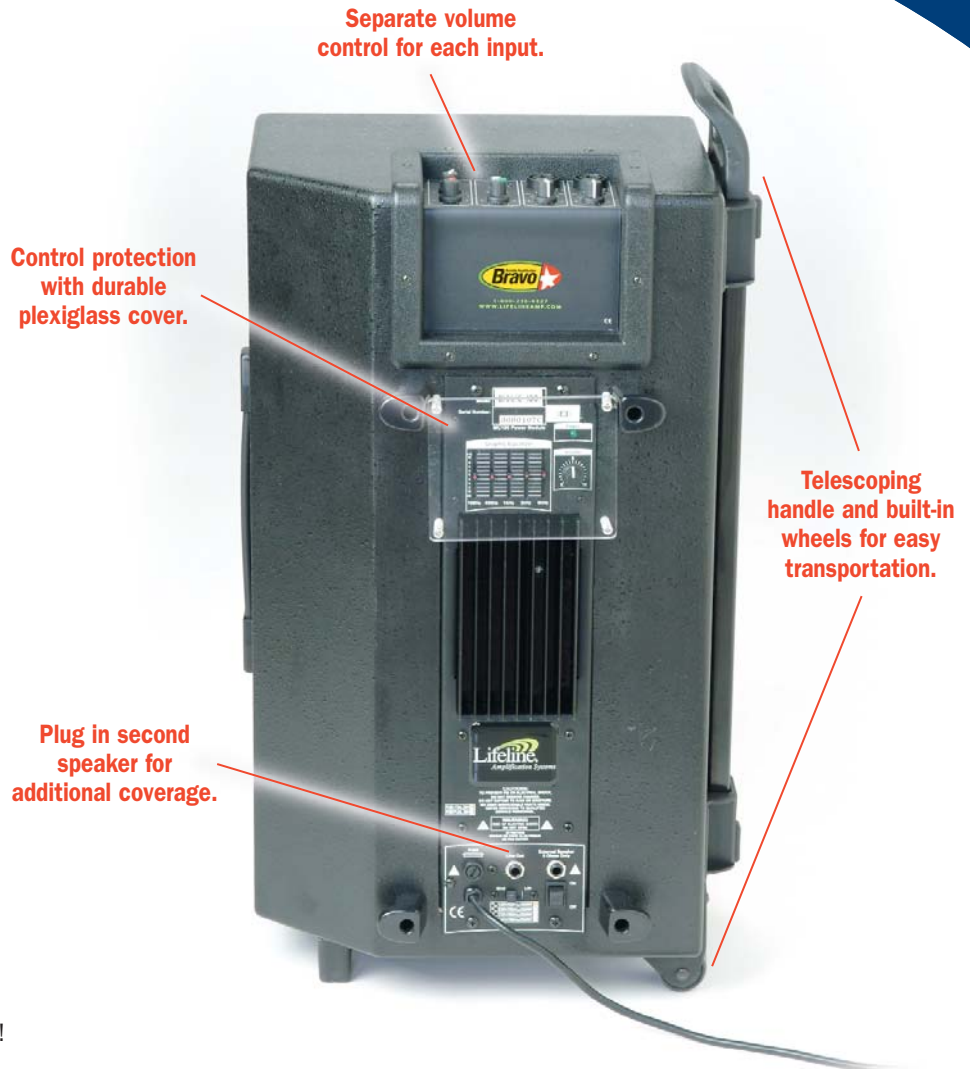

Ease Of Use

- Just plug it in and turn it on!
- No external wires

$1,095 Includes **one** wireless microphone.

$1,490 Includes **two** wireless microphones.

See price list for details

(800) 236.4327
www.lifelineamp.com